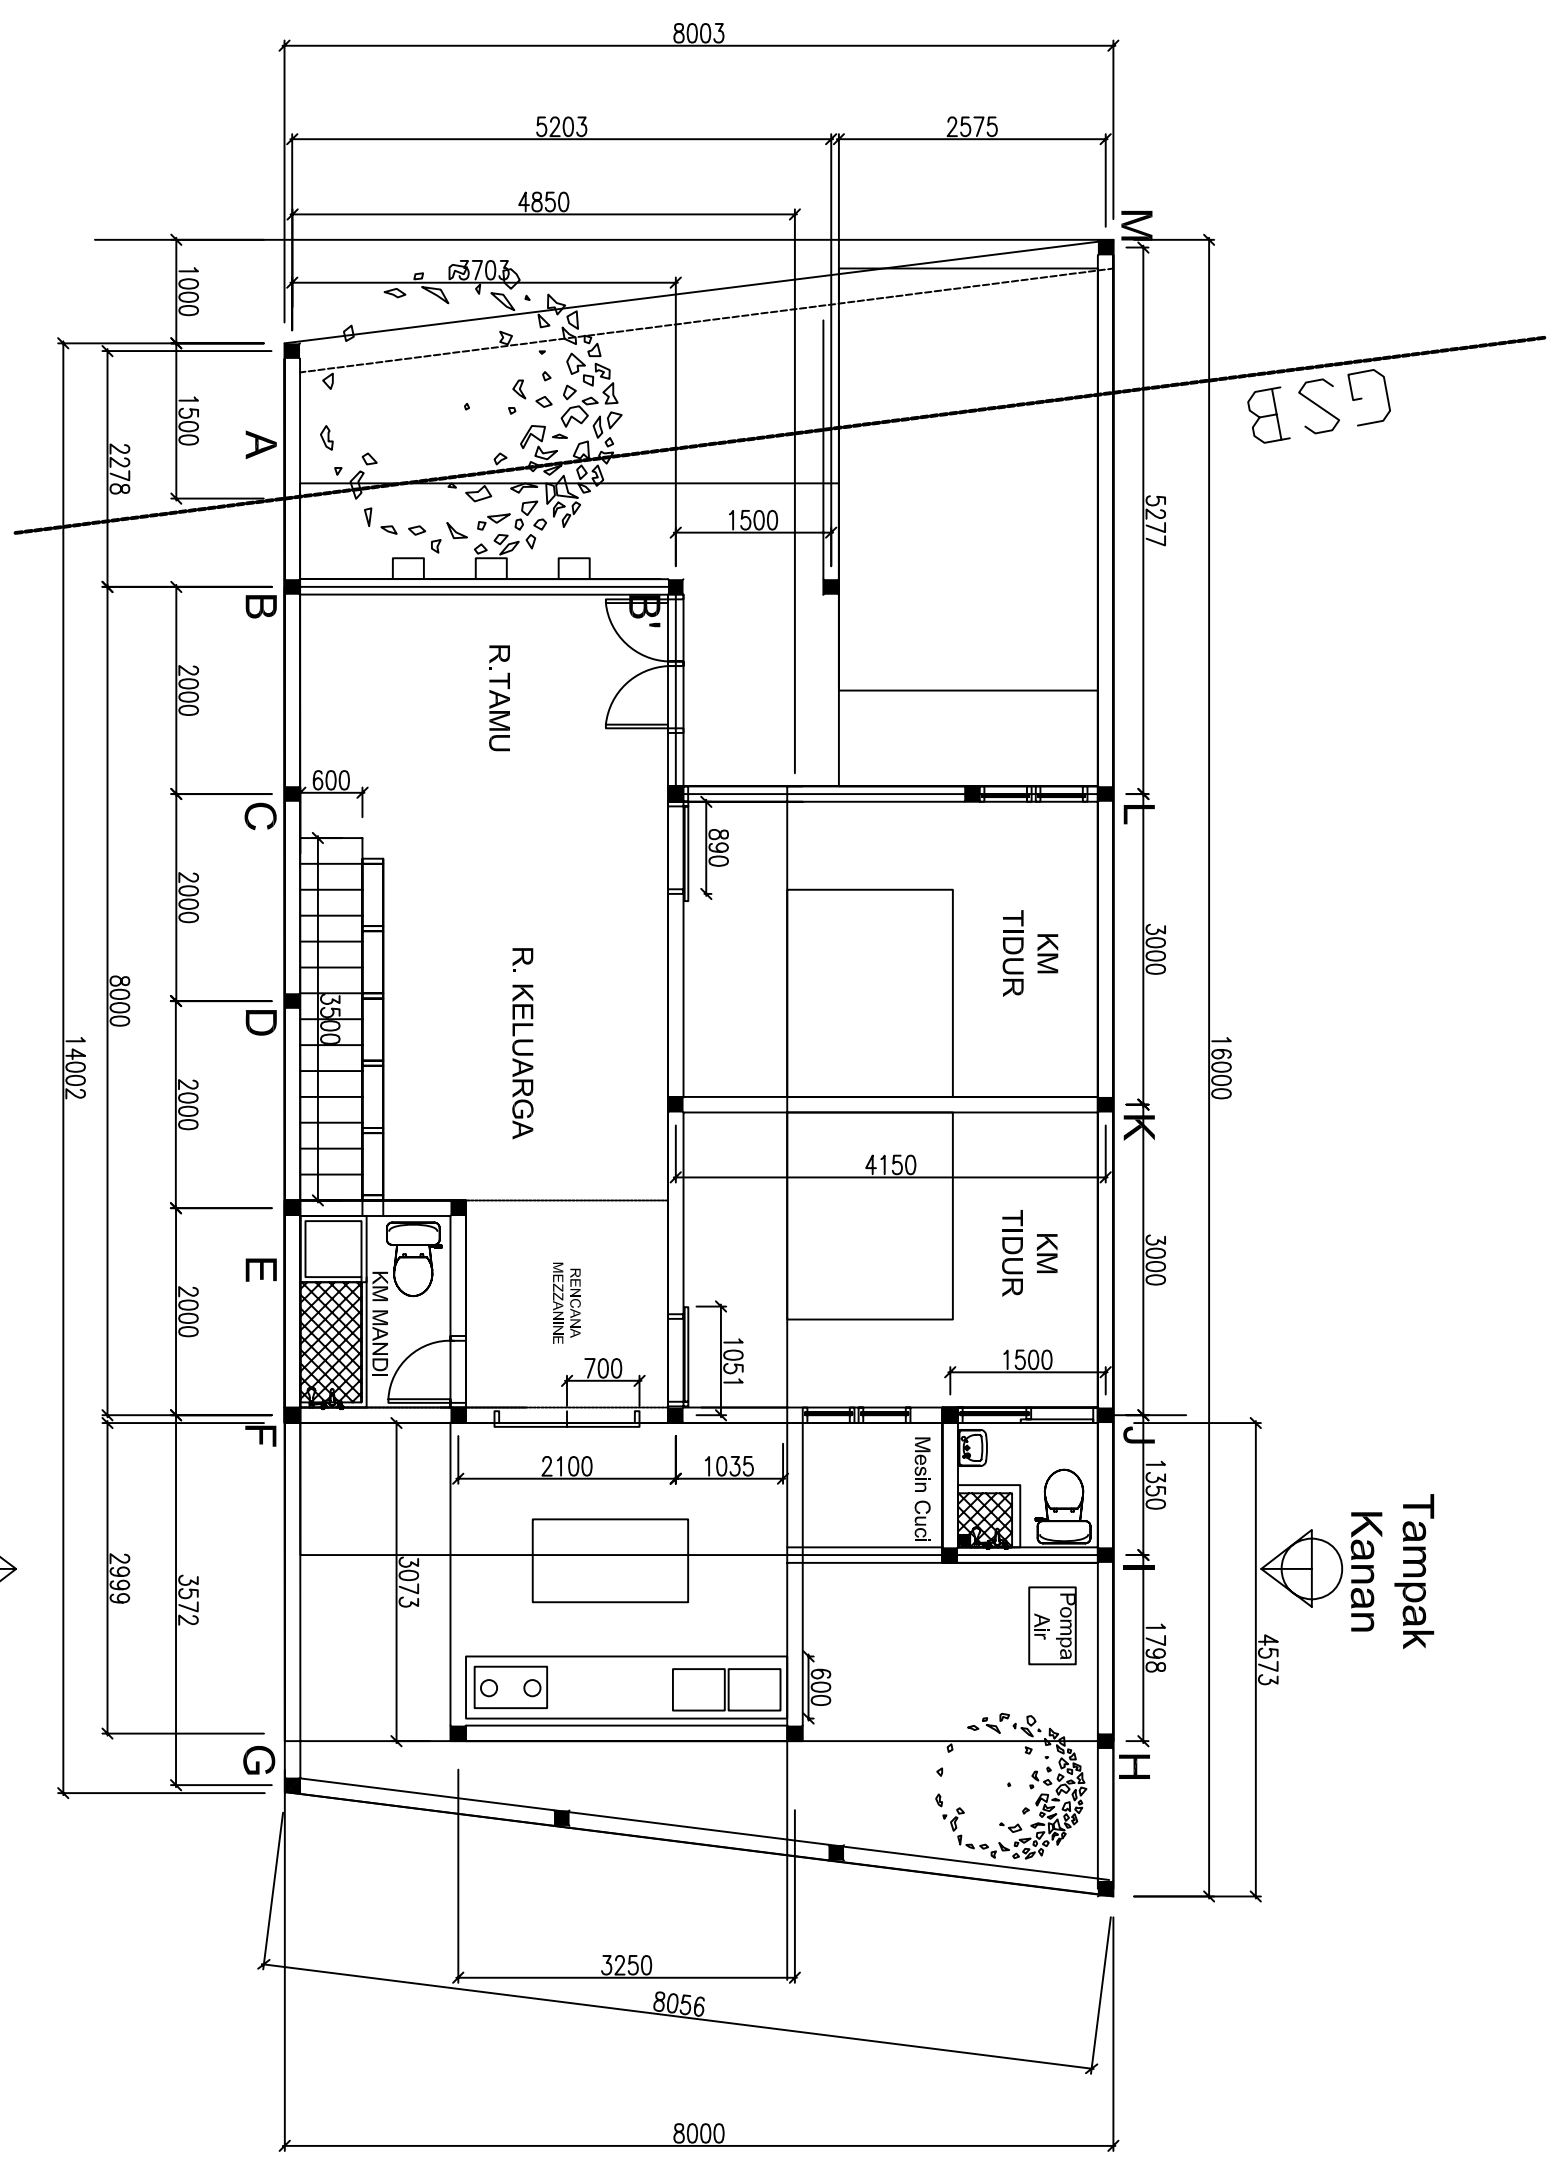

NOTES

Legend:

Tampak Kiri

Tampak Kanan

<p>PROJECT TITLE: KAWLING GROGOL TANAH BARU - DEPOK</p>																									
<p>DRAWN BY: DHS May 8 2011</p>	<p>DESIGNED BY:</p>																								
<p>CHECKED BY:</p>	<p>CHECKED BY:</p>																								
<p>APPROVED BY:</p>	<p>APPROVED BY:</p>																								
<p>DRAWING TITLE: DENAH TERBANGUN 57,24 m²</p>	<p>SCALE: Scaled To Fit</p>																								
<table border="1"> <thead> <tr> <th>NO.</th> <th>DATE</th> <th>REVISION</th> <th>SK</th> </tr> </thead> <tbody> <tr> <td>1</td> <td></td> <td></td> <td></td> </tr> <tr> <td></td> <td></td> <td></td> <td></td> </tr> <tr> <td></td> <td></td> <td></td> <td></td> </tr> <tr> <td></td> <td></td> <td></td> <td></td> </tr> <tr> <td></td> <td></td> <td></td> <td></td> </tr> </tbody> </table>	NO.	DATE	REVISION	SK	1																				<p>L001</p>
NO.	DATE	REVISION	SK																						
1																									